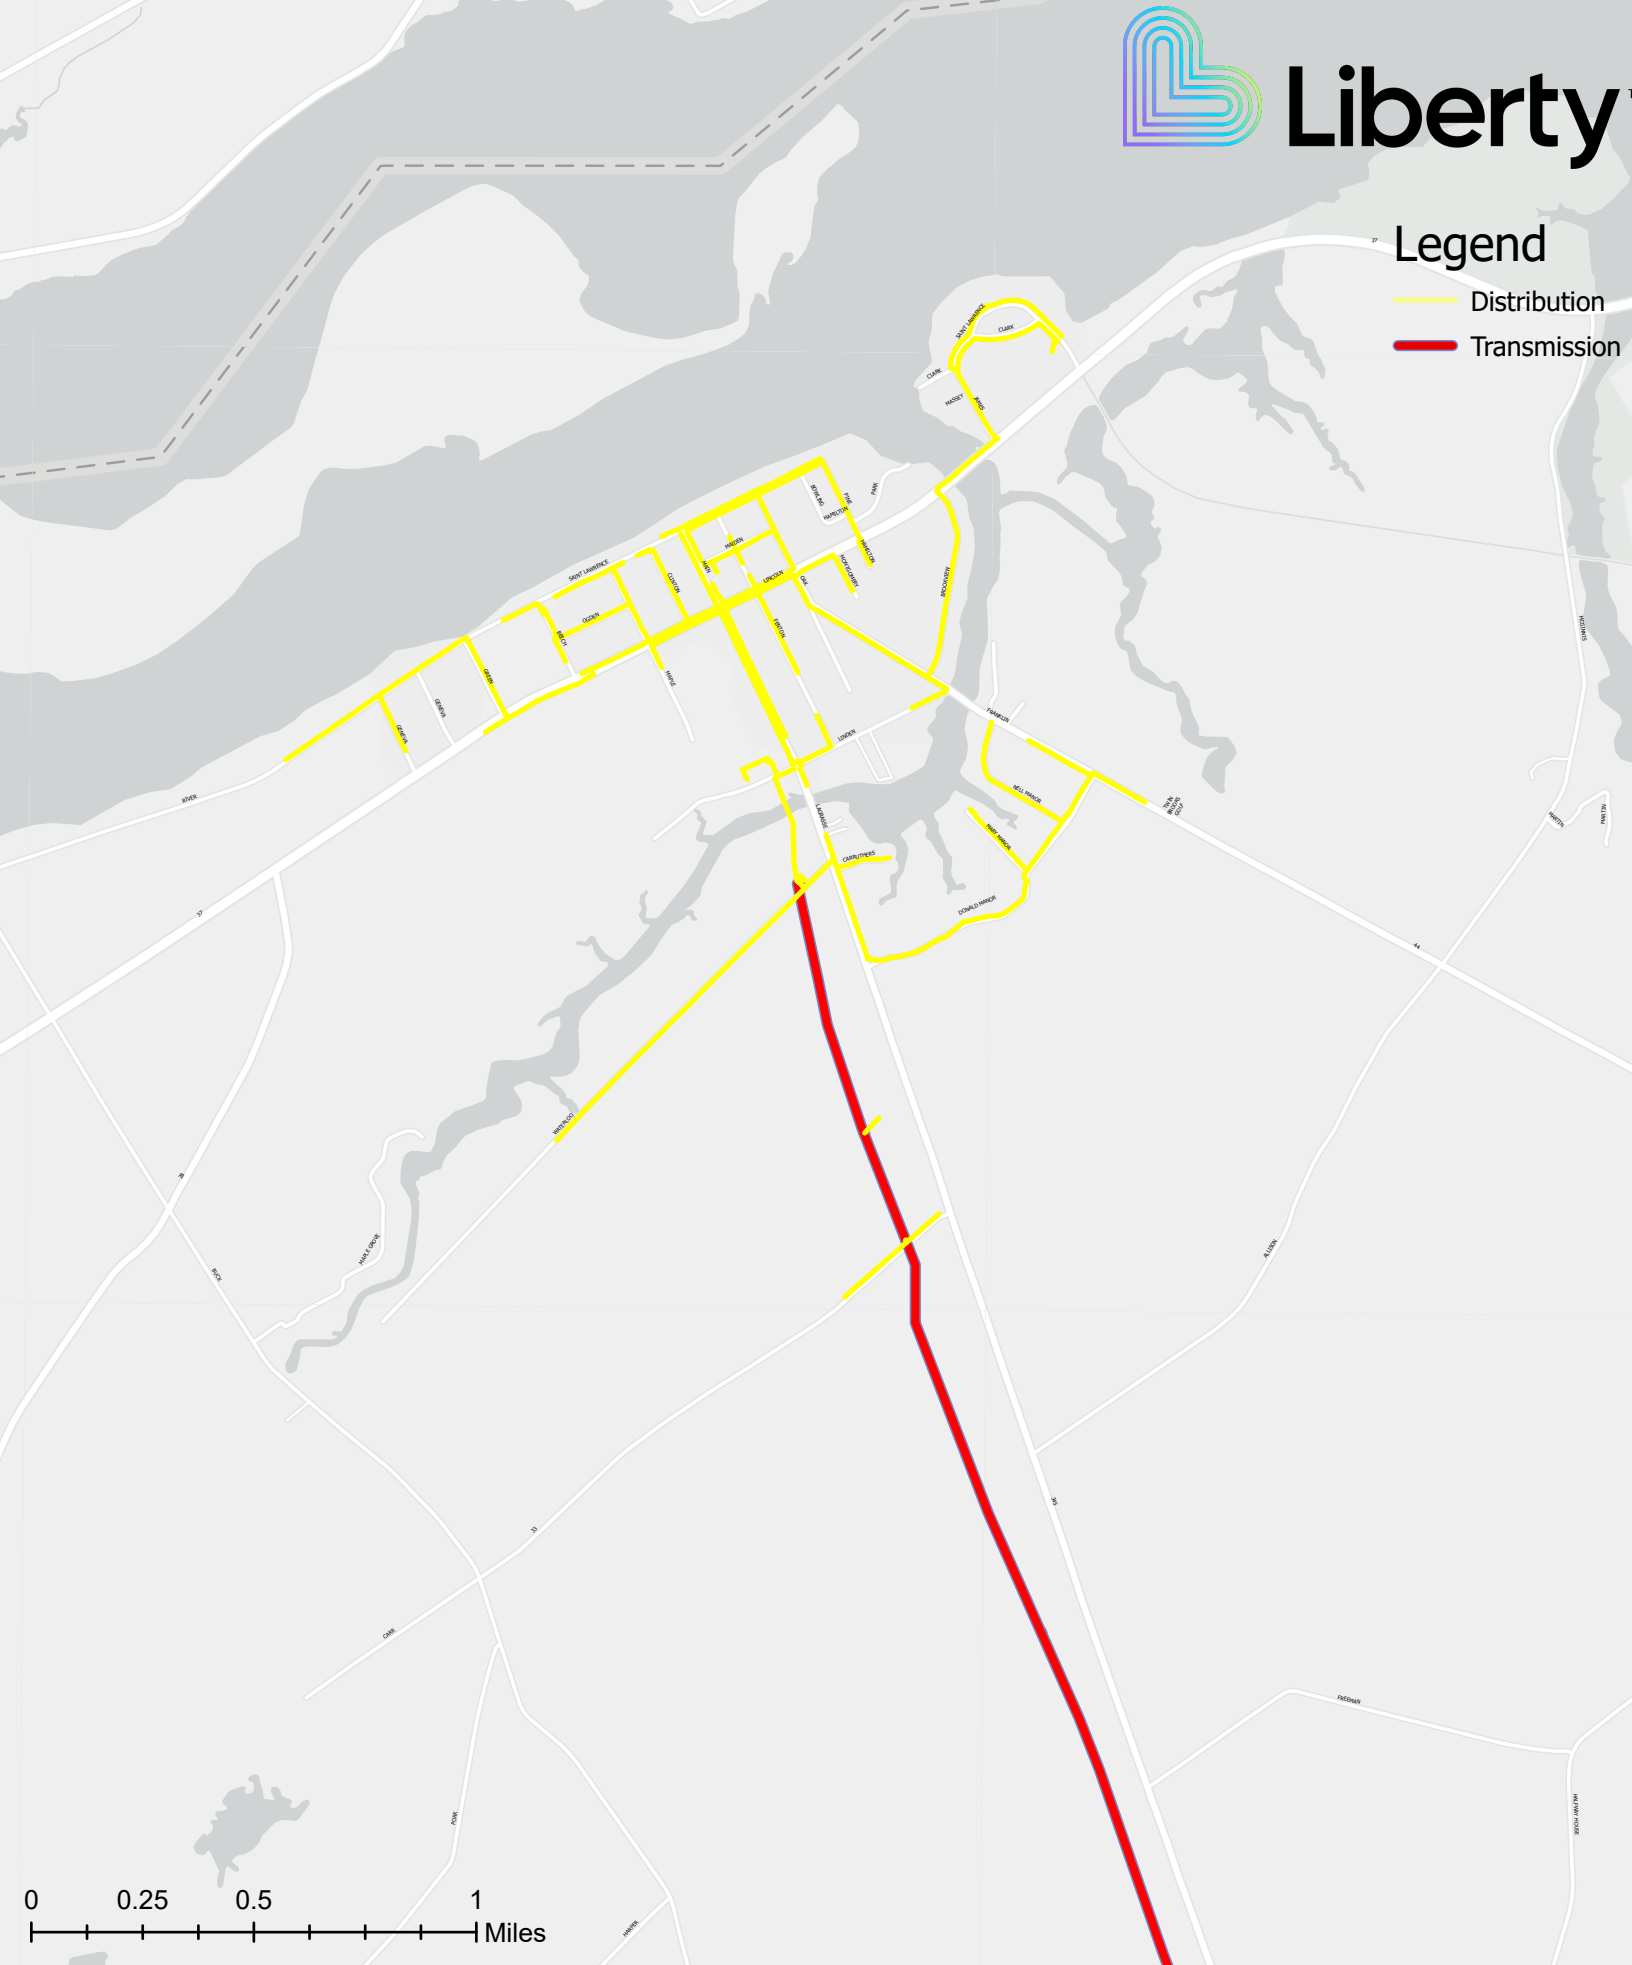

### Legend

-  Distribution
-  Transmission

0 0.25 0.5 1 Miles

# Waddington, NY

Date Published: 2/4/2021 11:16 AM

Map Showing Existing natural Gas transmission & Distribution Main Line  
This map should be viewed for illustrative purposes only  
Data reflected hereon contains no guarantee of accuracy