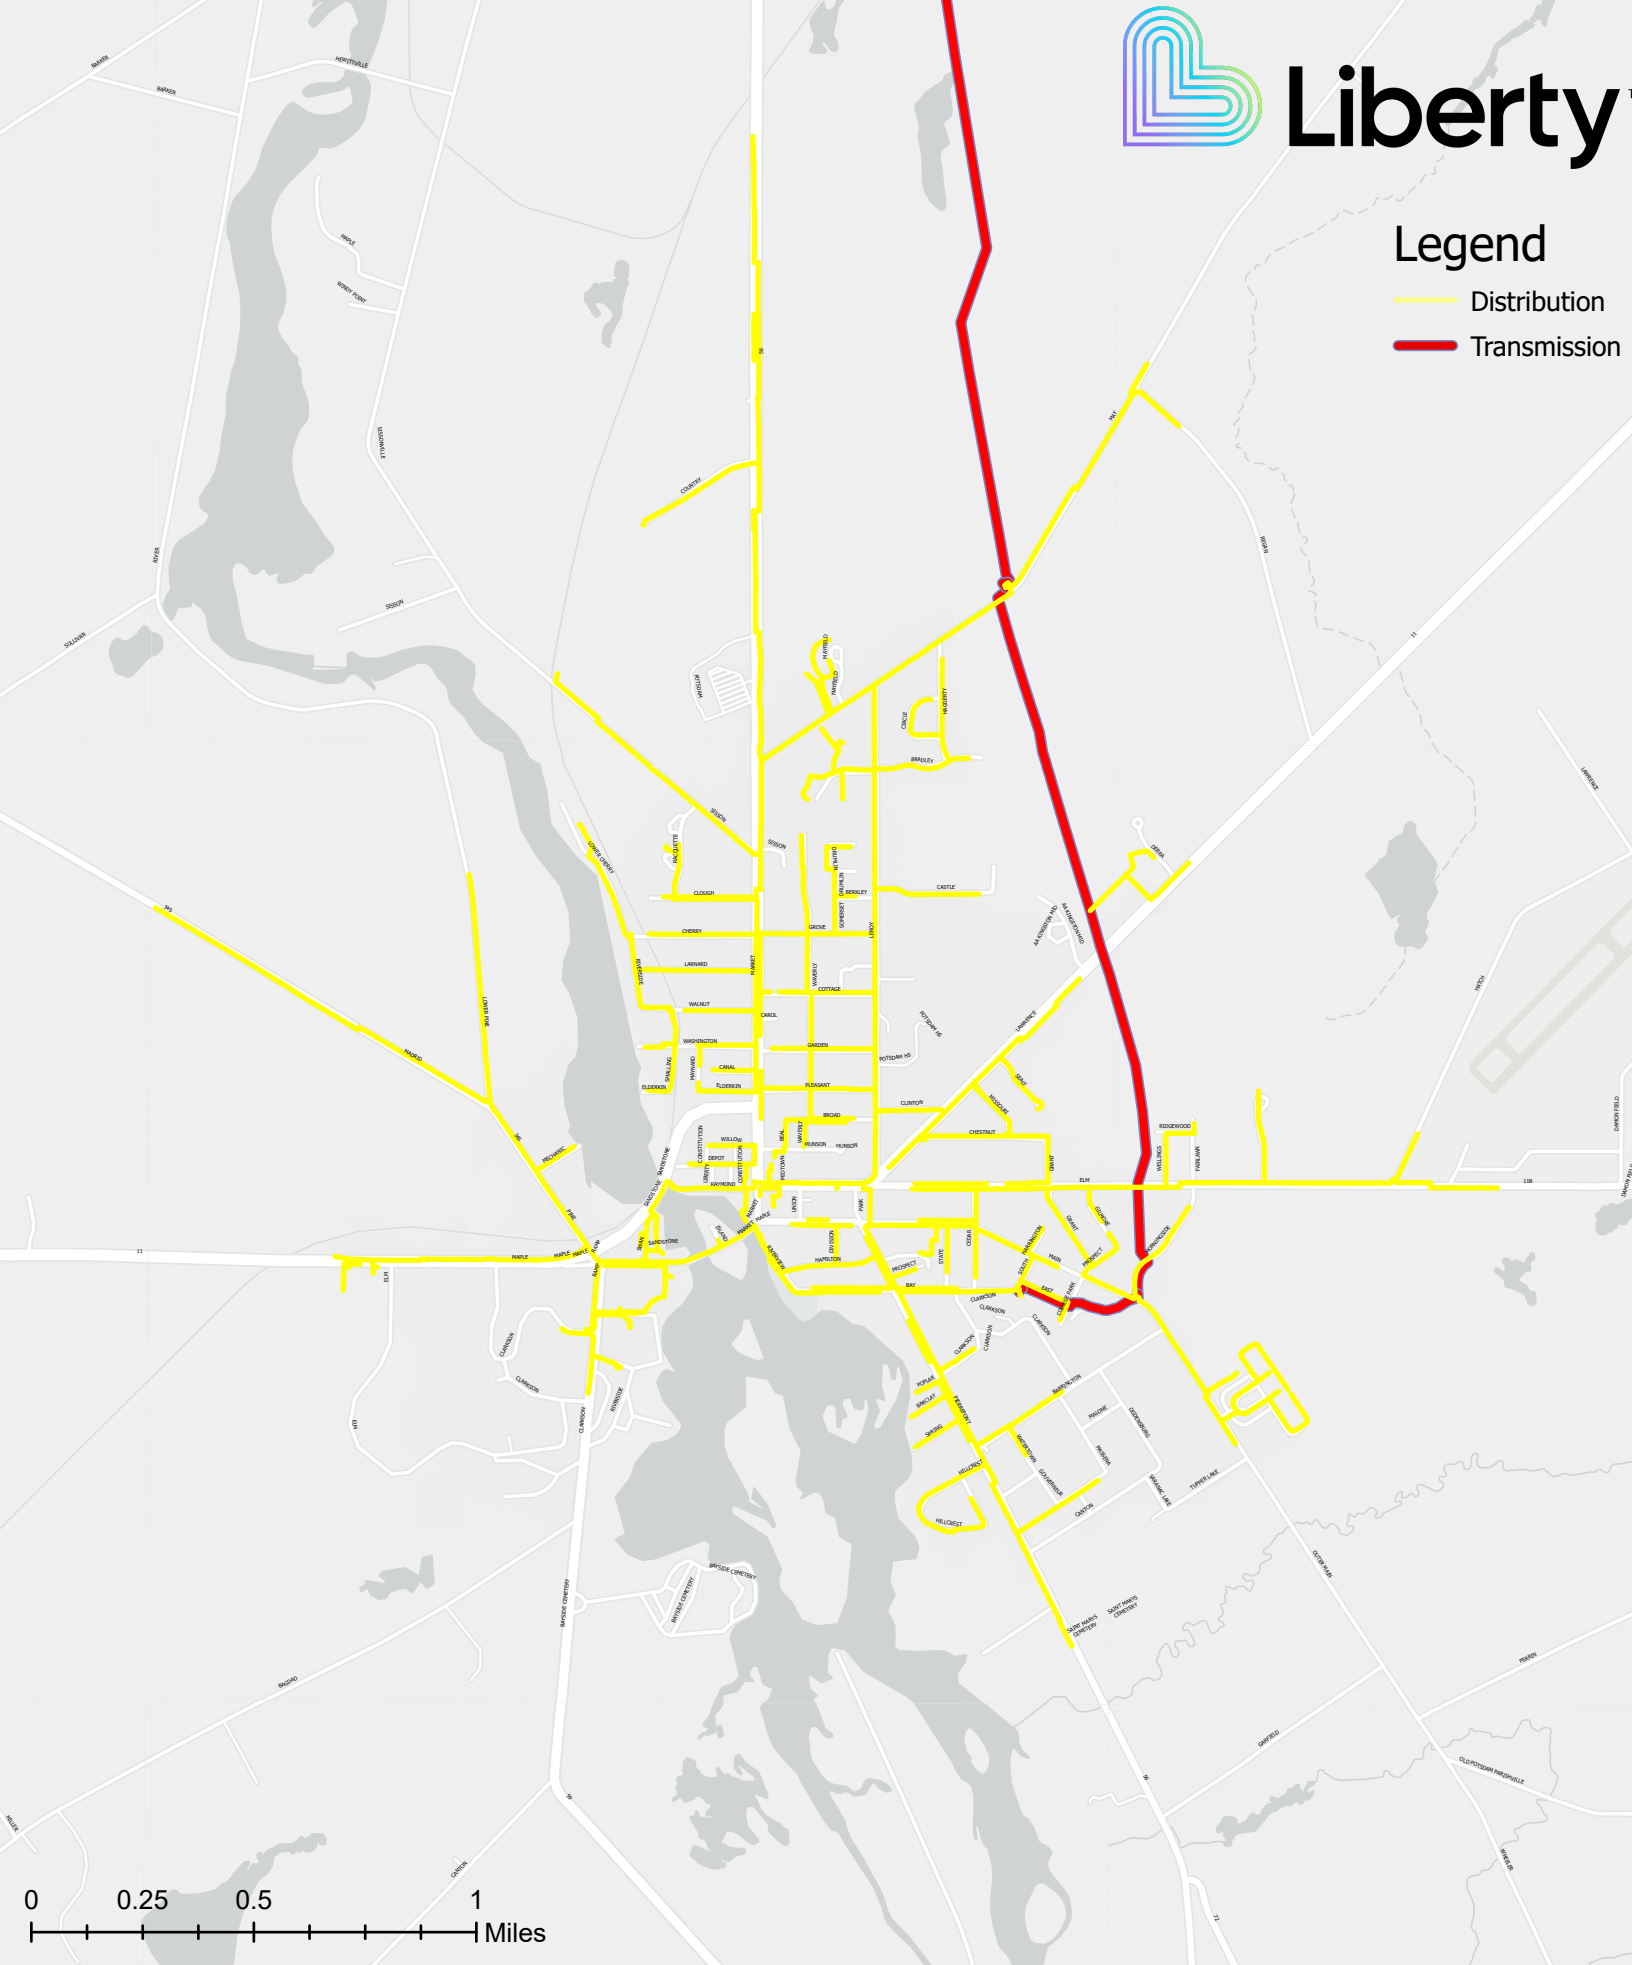

Liberty

Legend

- Distribution
- Transmission

Potsdam, NY

Map Showing Existing natural Gas transmission & Distribution Main Lines
 This map should be viewed for illustrative purposes only
 Data reflected hereon contains no guarantee of accuracy