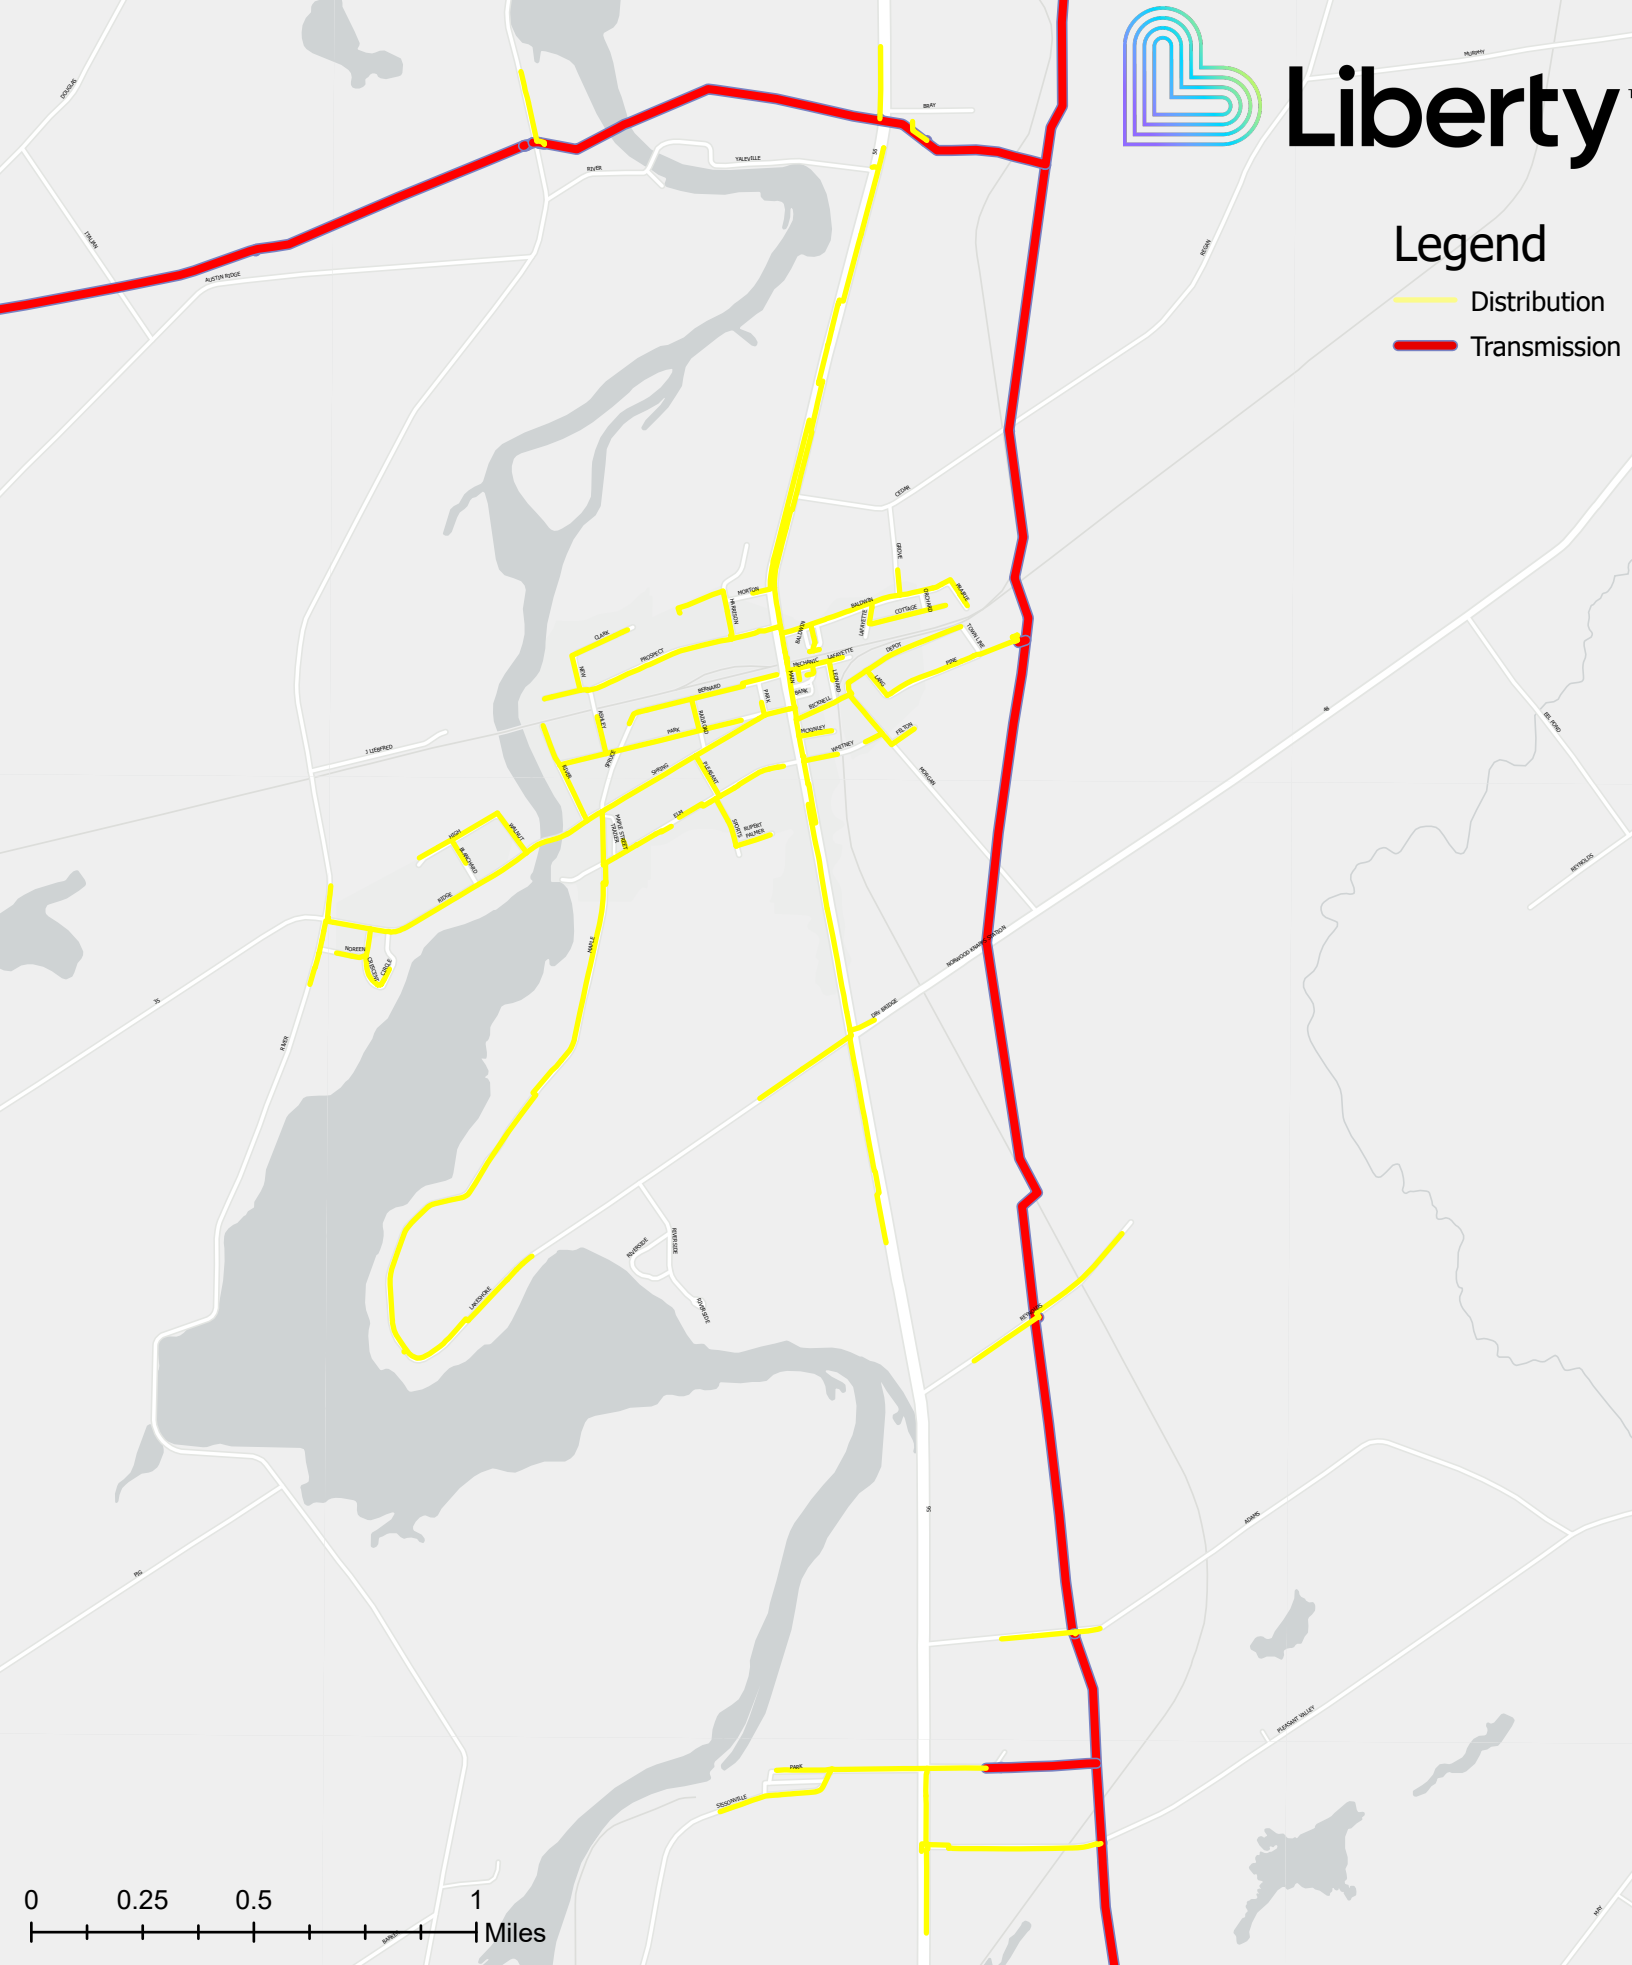

Liberty

Legend

- Distribution
- Transmission

Norwood, NY

Map Showing Existing natural Gas transmission & Distribution Main Line
 This map should be viewed for illustrative purposes only
 Data reflected hereon contains no guarantee of accuracy