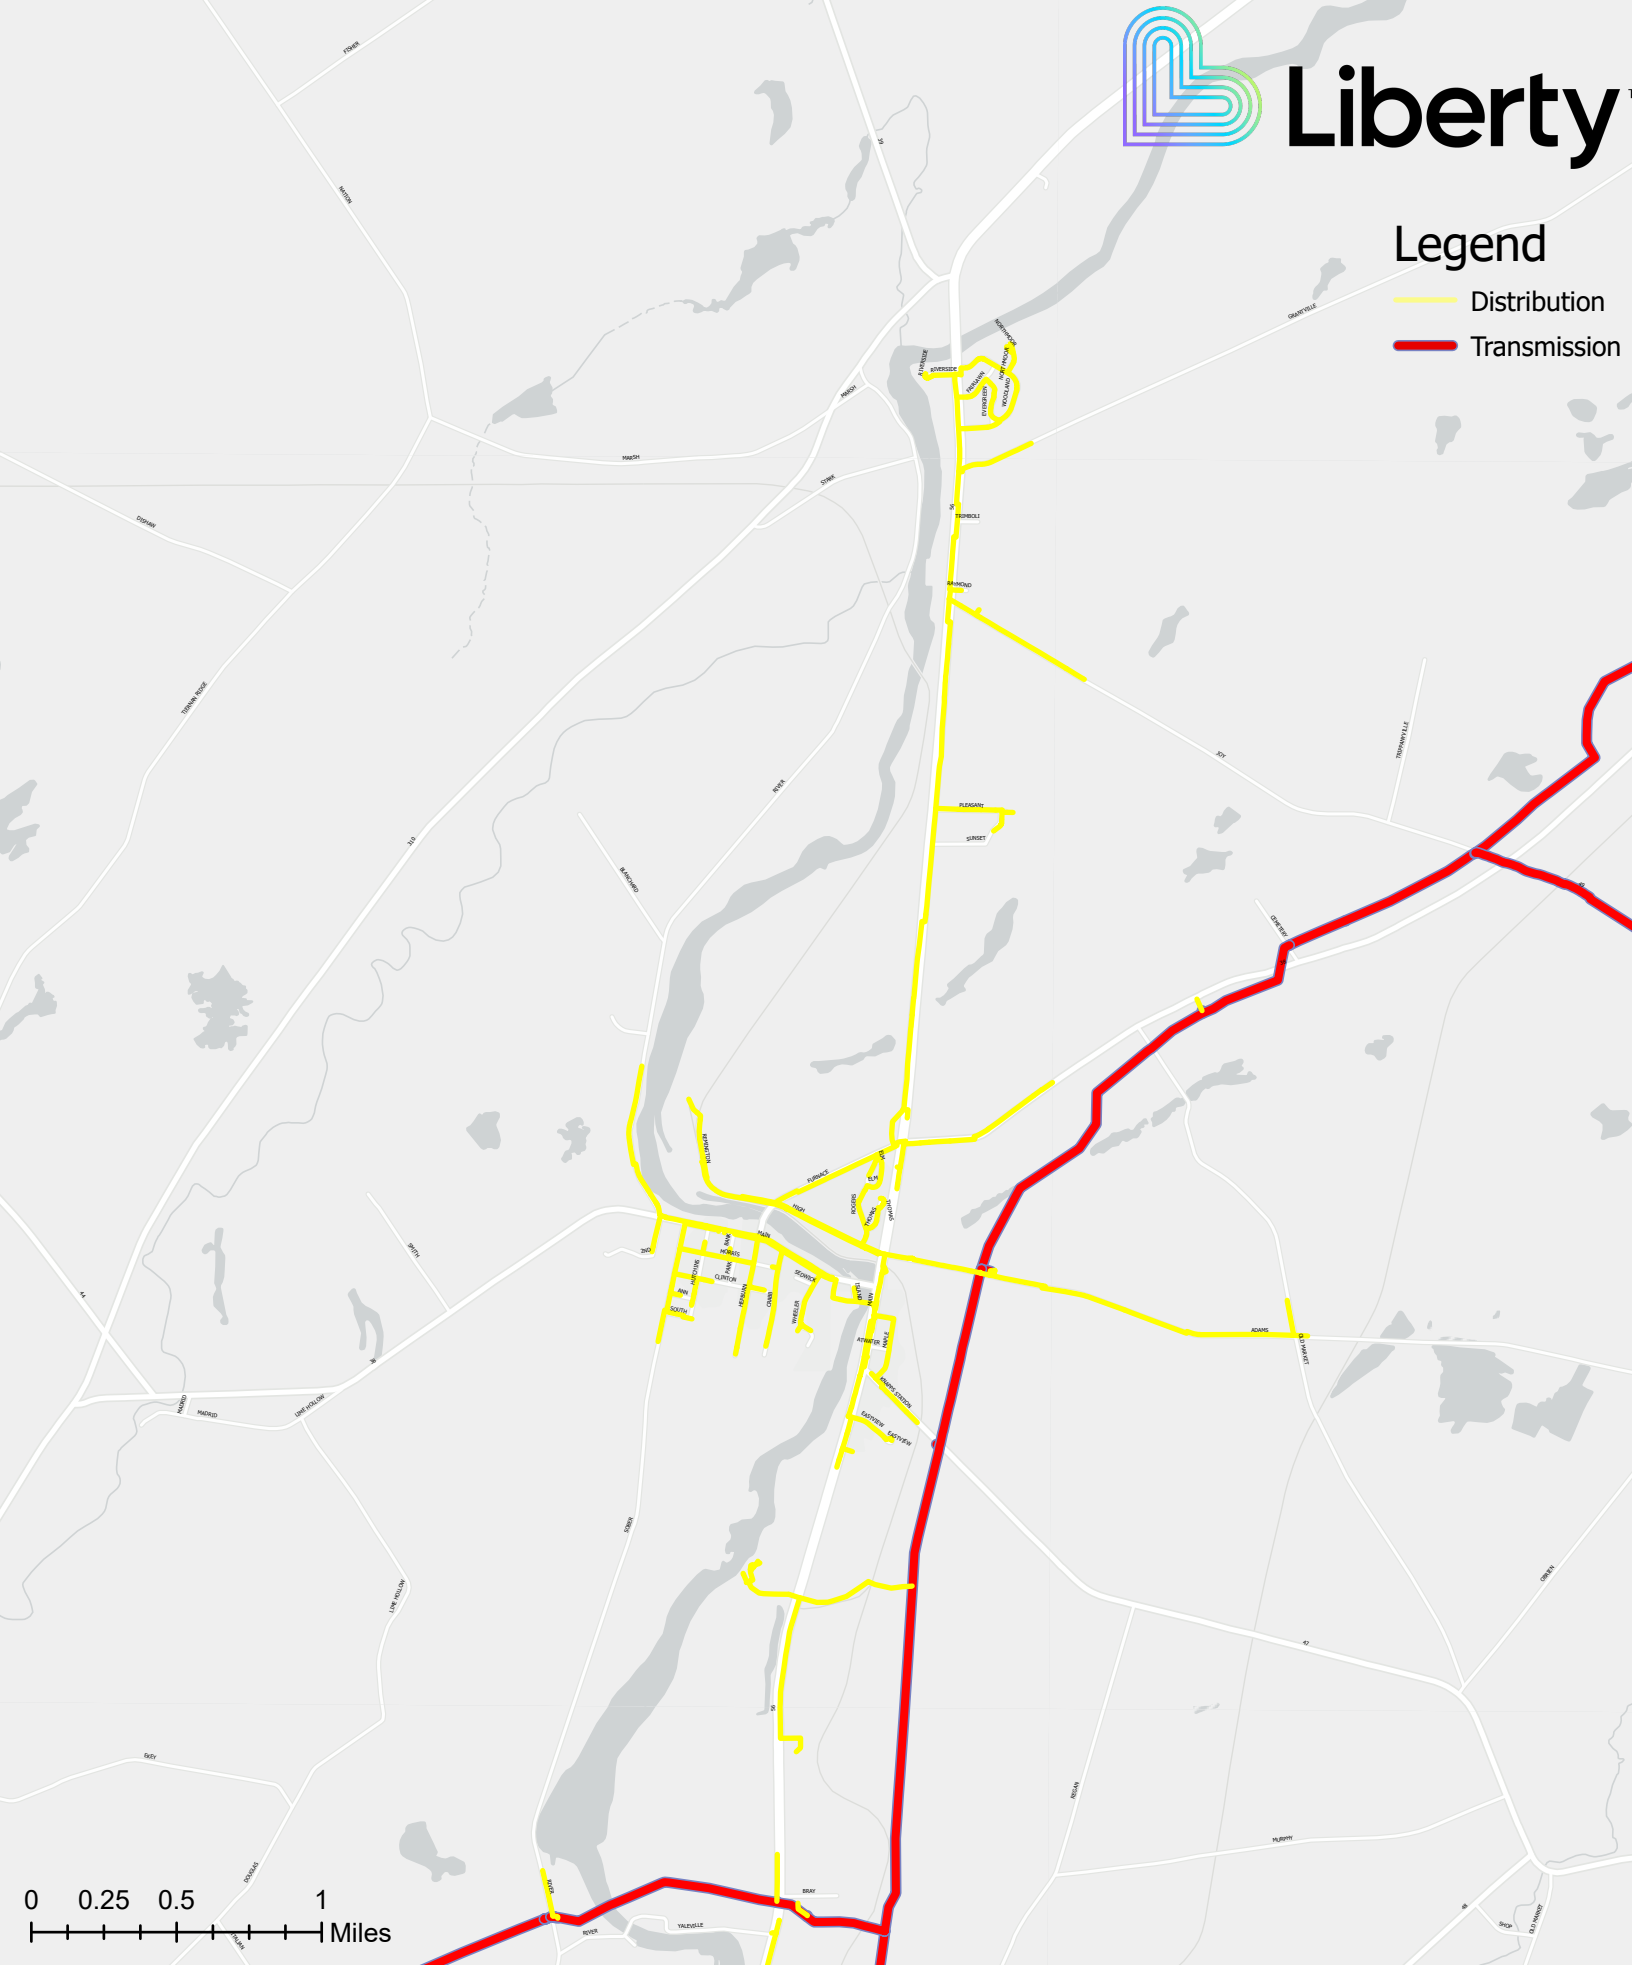

Legend

-  Distribution
-  Transmission

0 0.25 0.5 1 Miles

Norfolk, NY

Map Showing Existing natural Gas transmission & Distribution Main Line
This map should be viewed for illustrative purposes only
Data reflected hereon contains no guarantee of accuracy