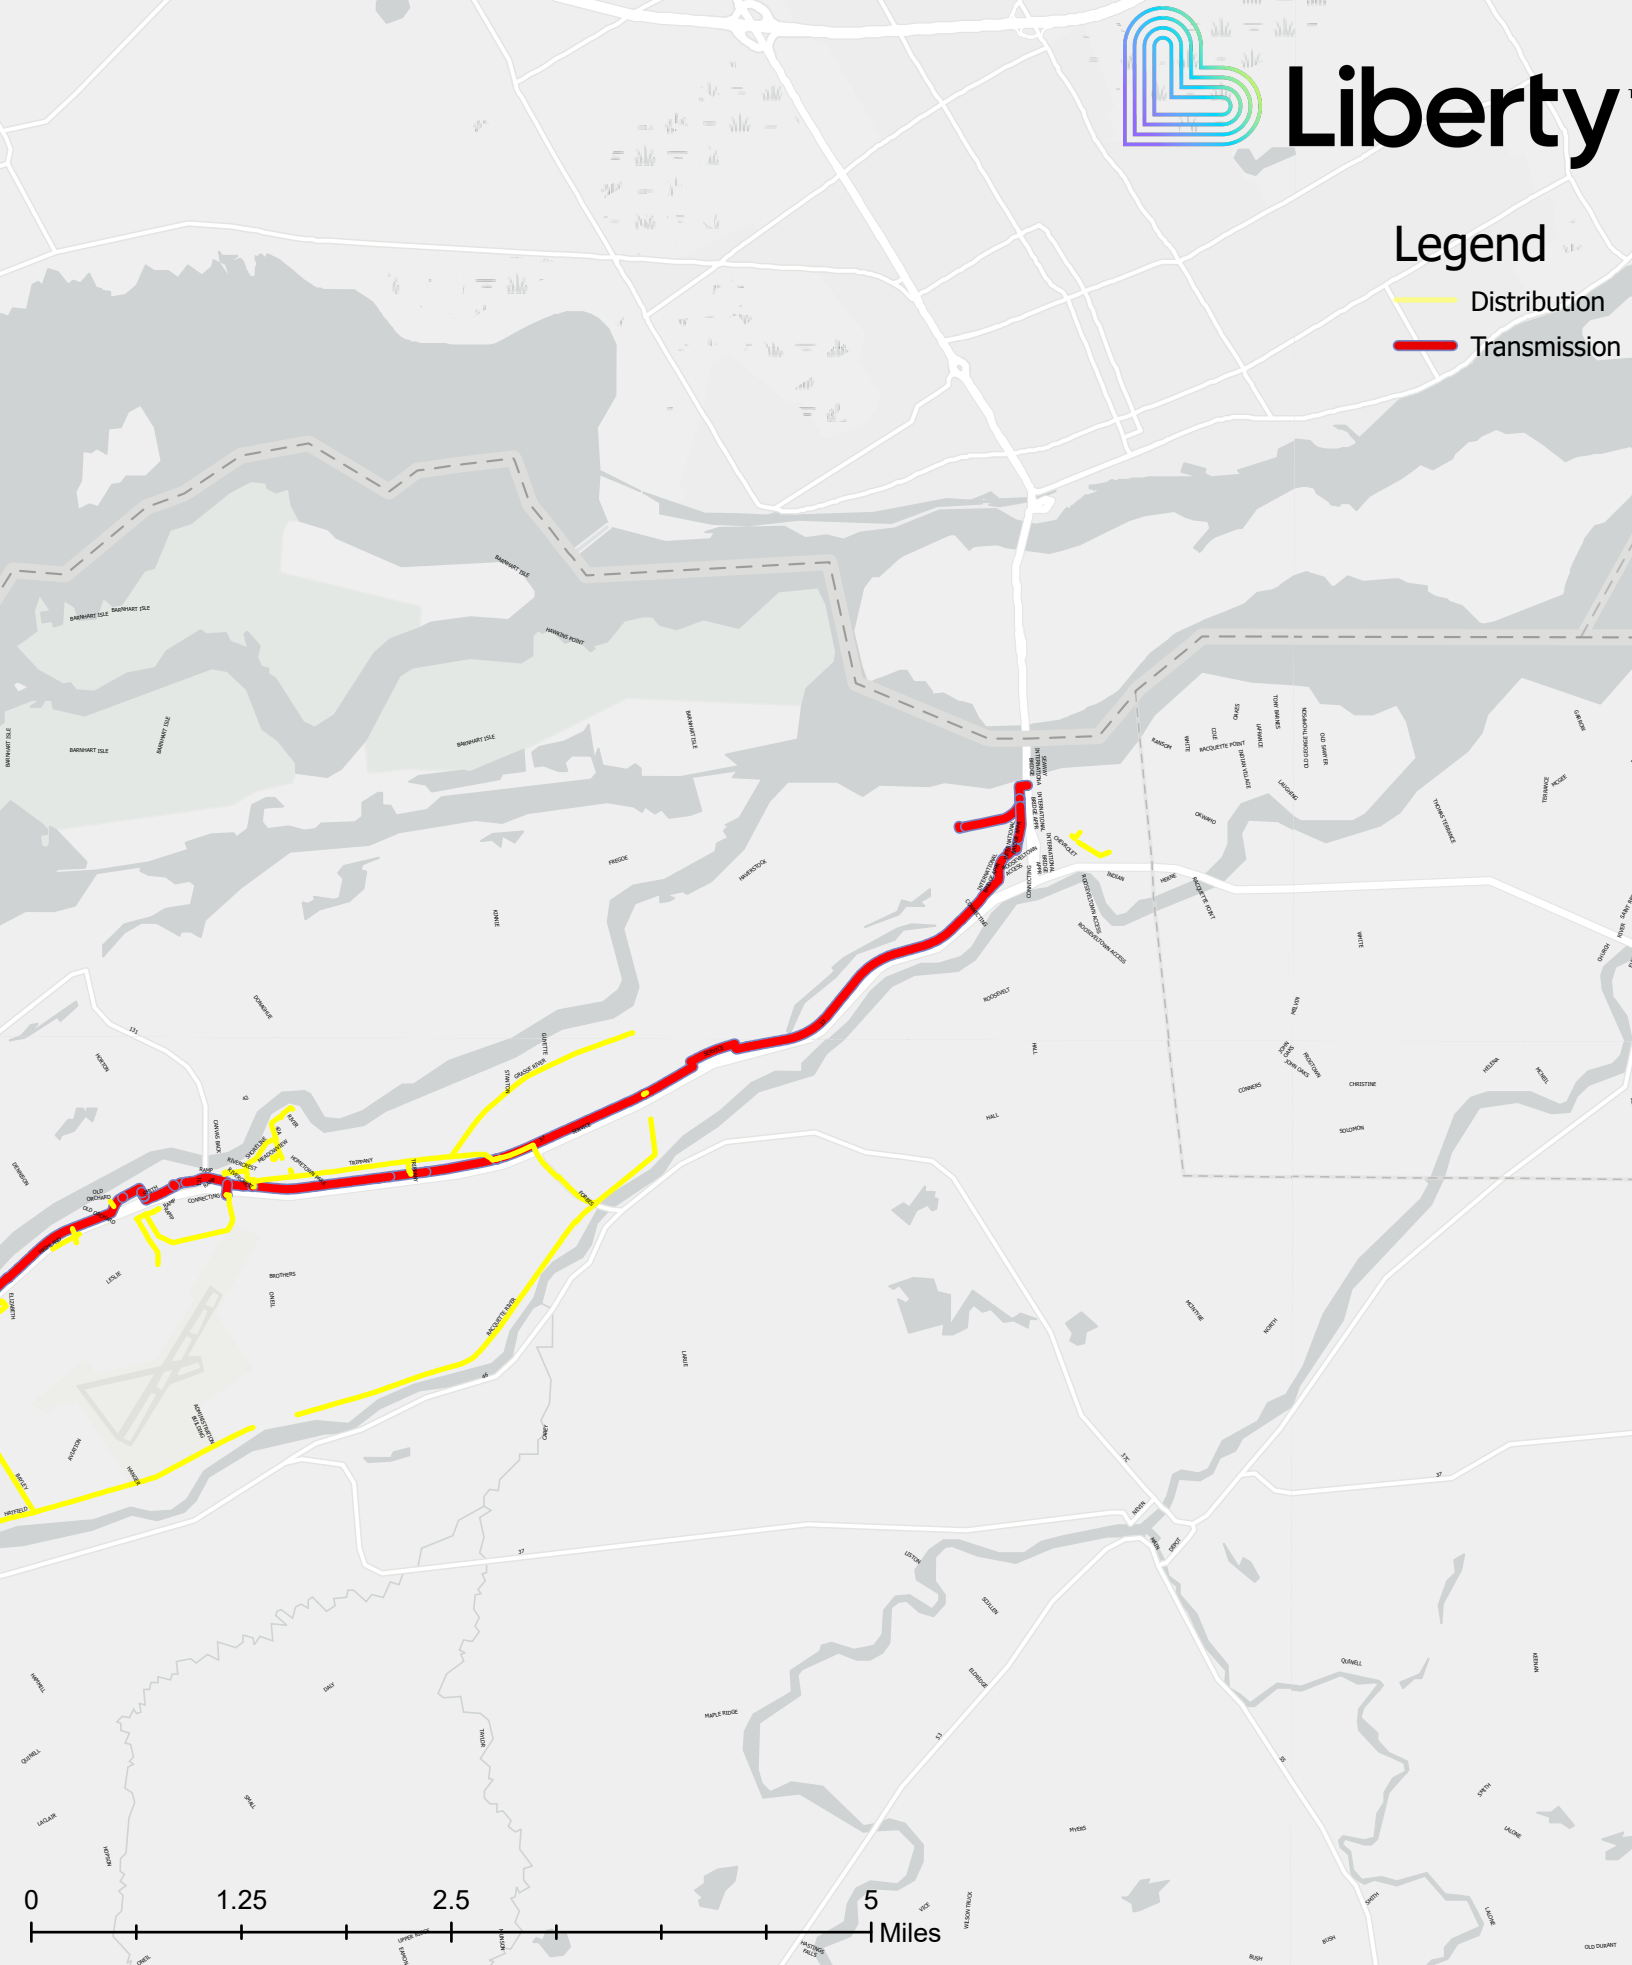

Legend

-  Distribution
-  Transmission

Massena, NY

Map Showing Existing natural Gas transmission & Distribution Main Line
This map should be viewed for illustrative purposes only
Data reflected hereon contains no guarantee of accuracy