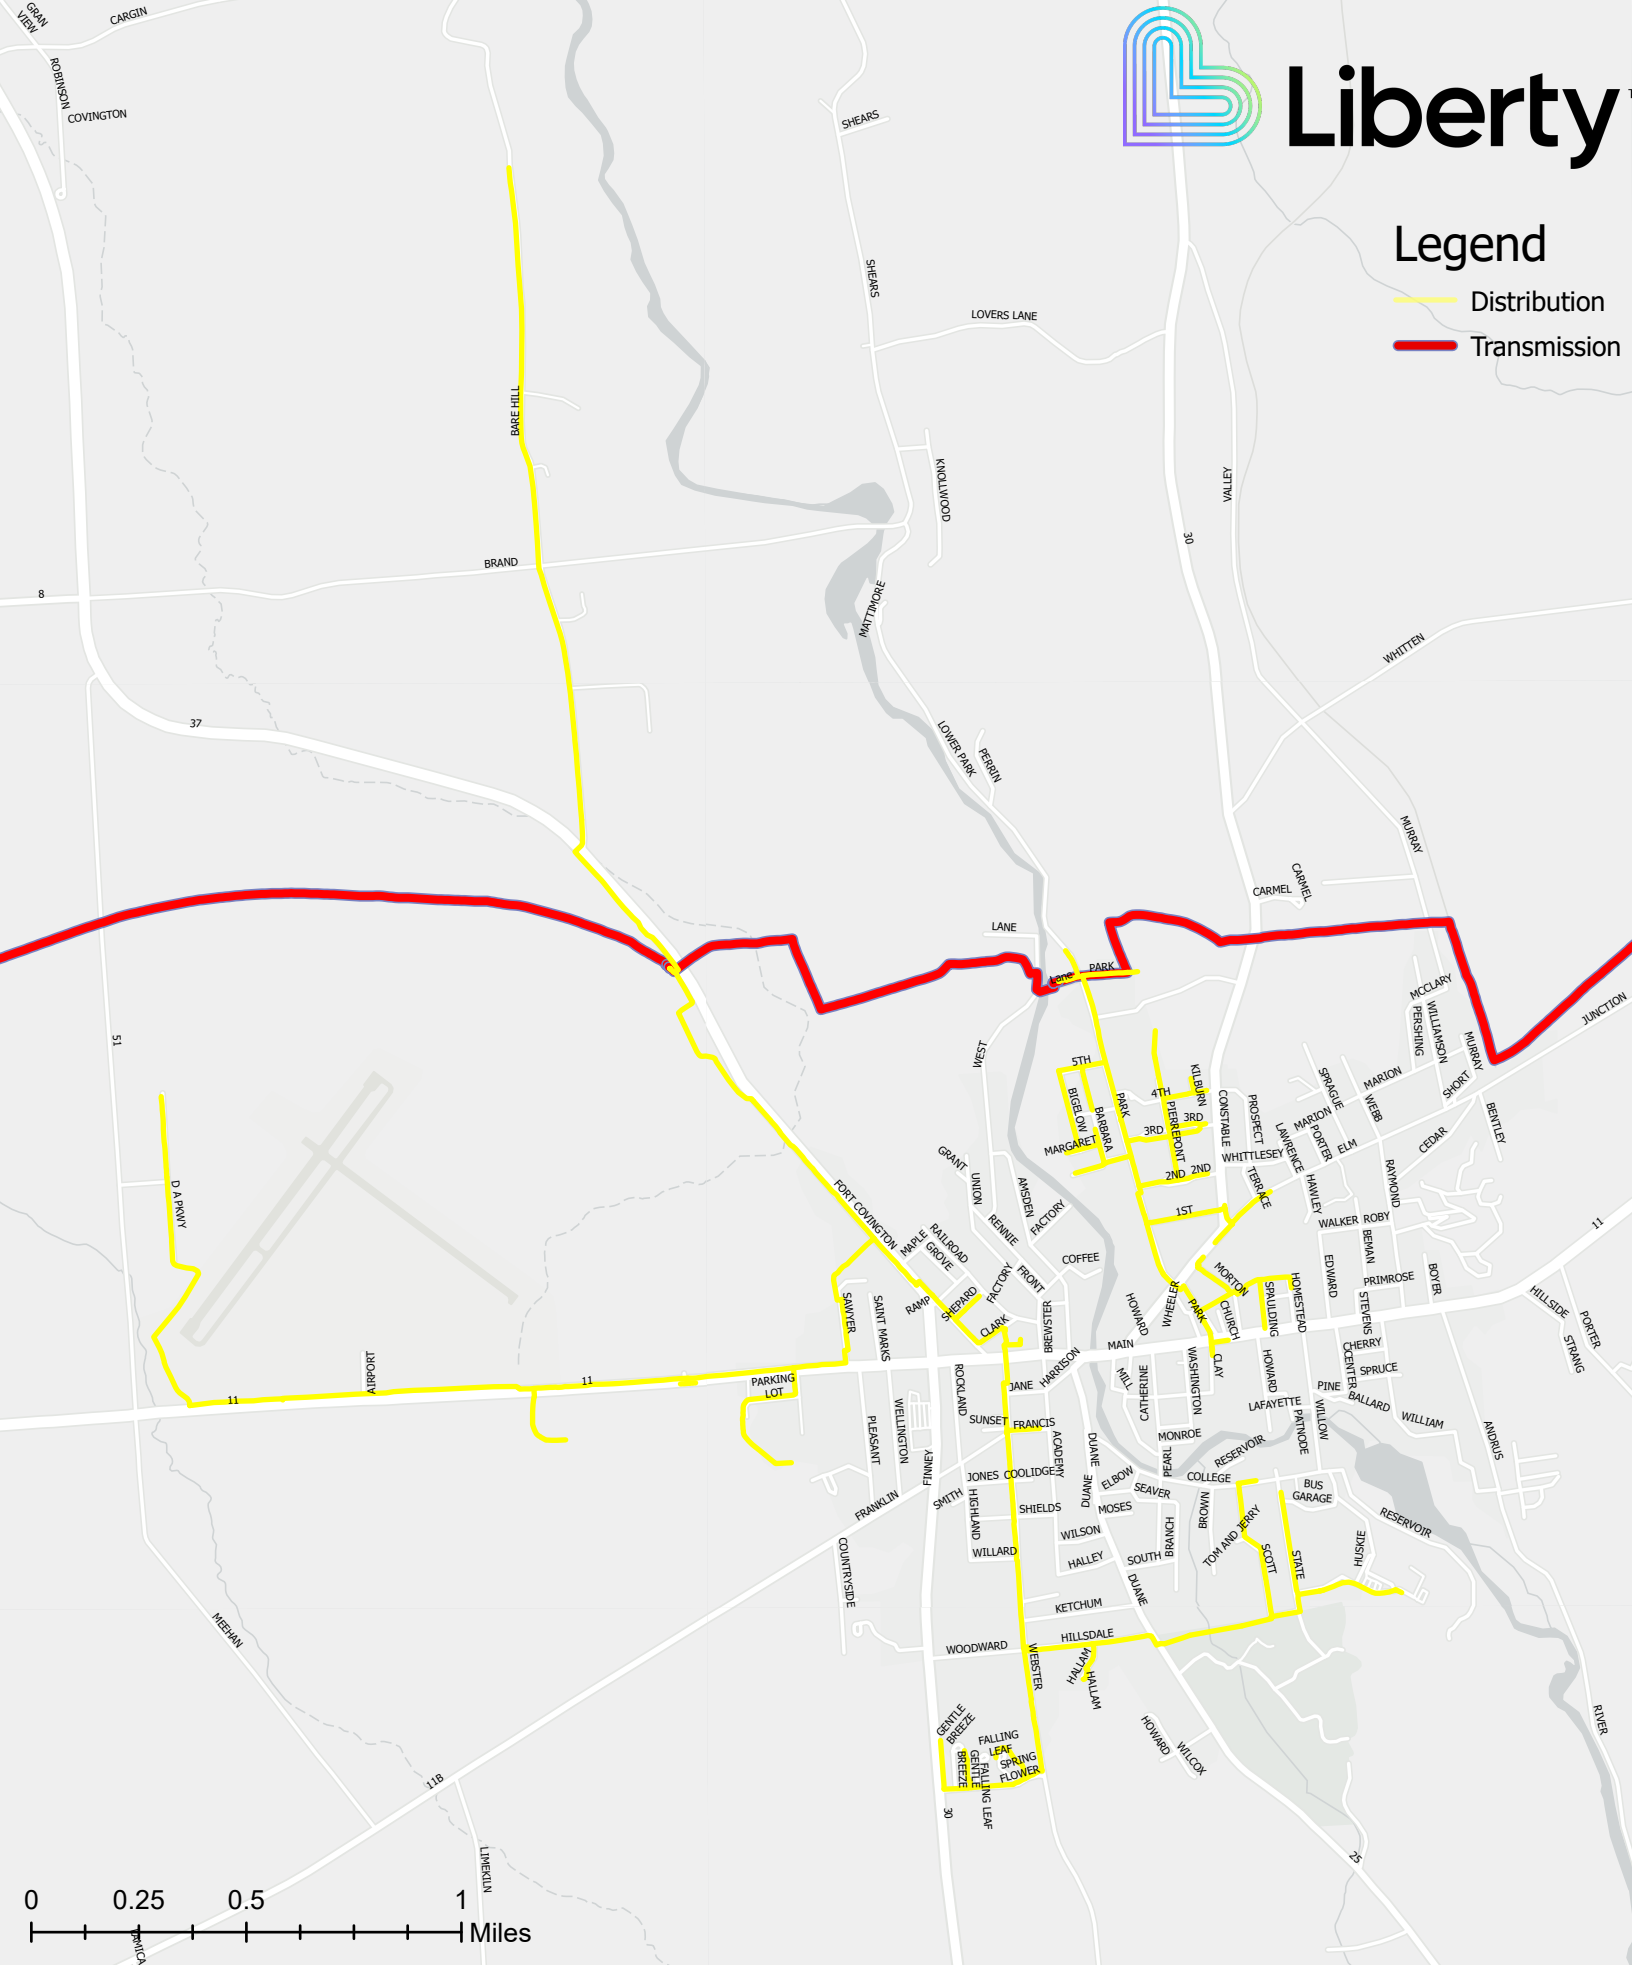

Liberty

Legend

- Distribution
- Transmission

Malone, NY

Date Published: 2/4/2021 8:51 AM

Map Showing Existing natural Gas transmission & Distribution Main Lines
 This map should be viewed for illustrative purposes only
 Data reflected hereon contains no guarantee of accuracy