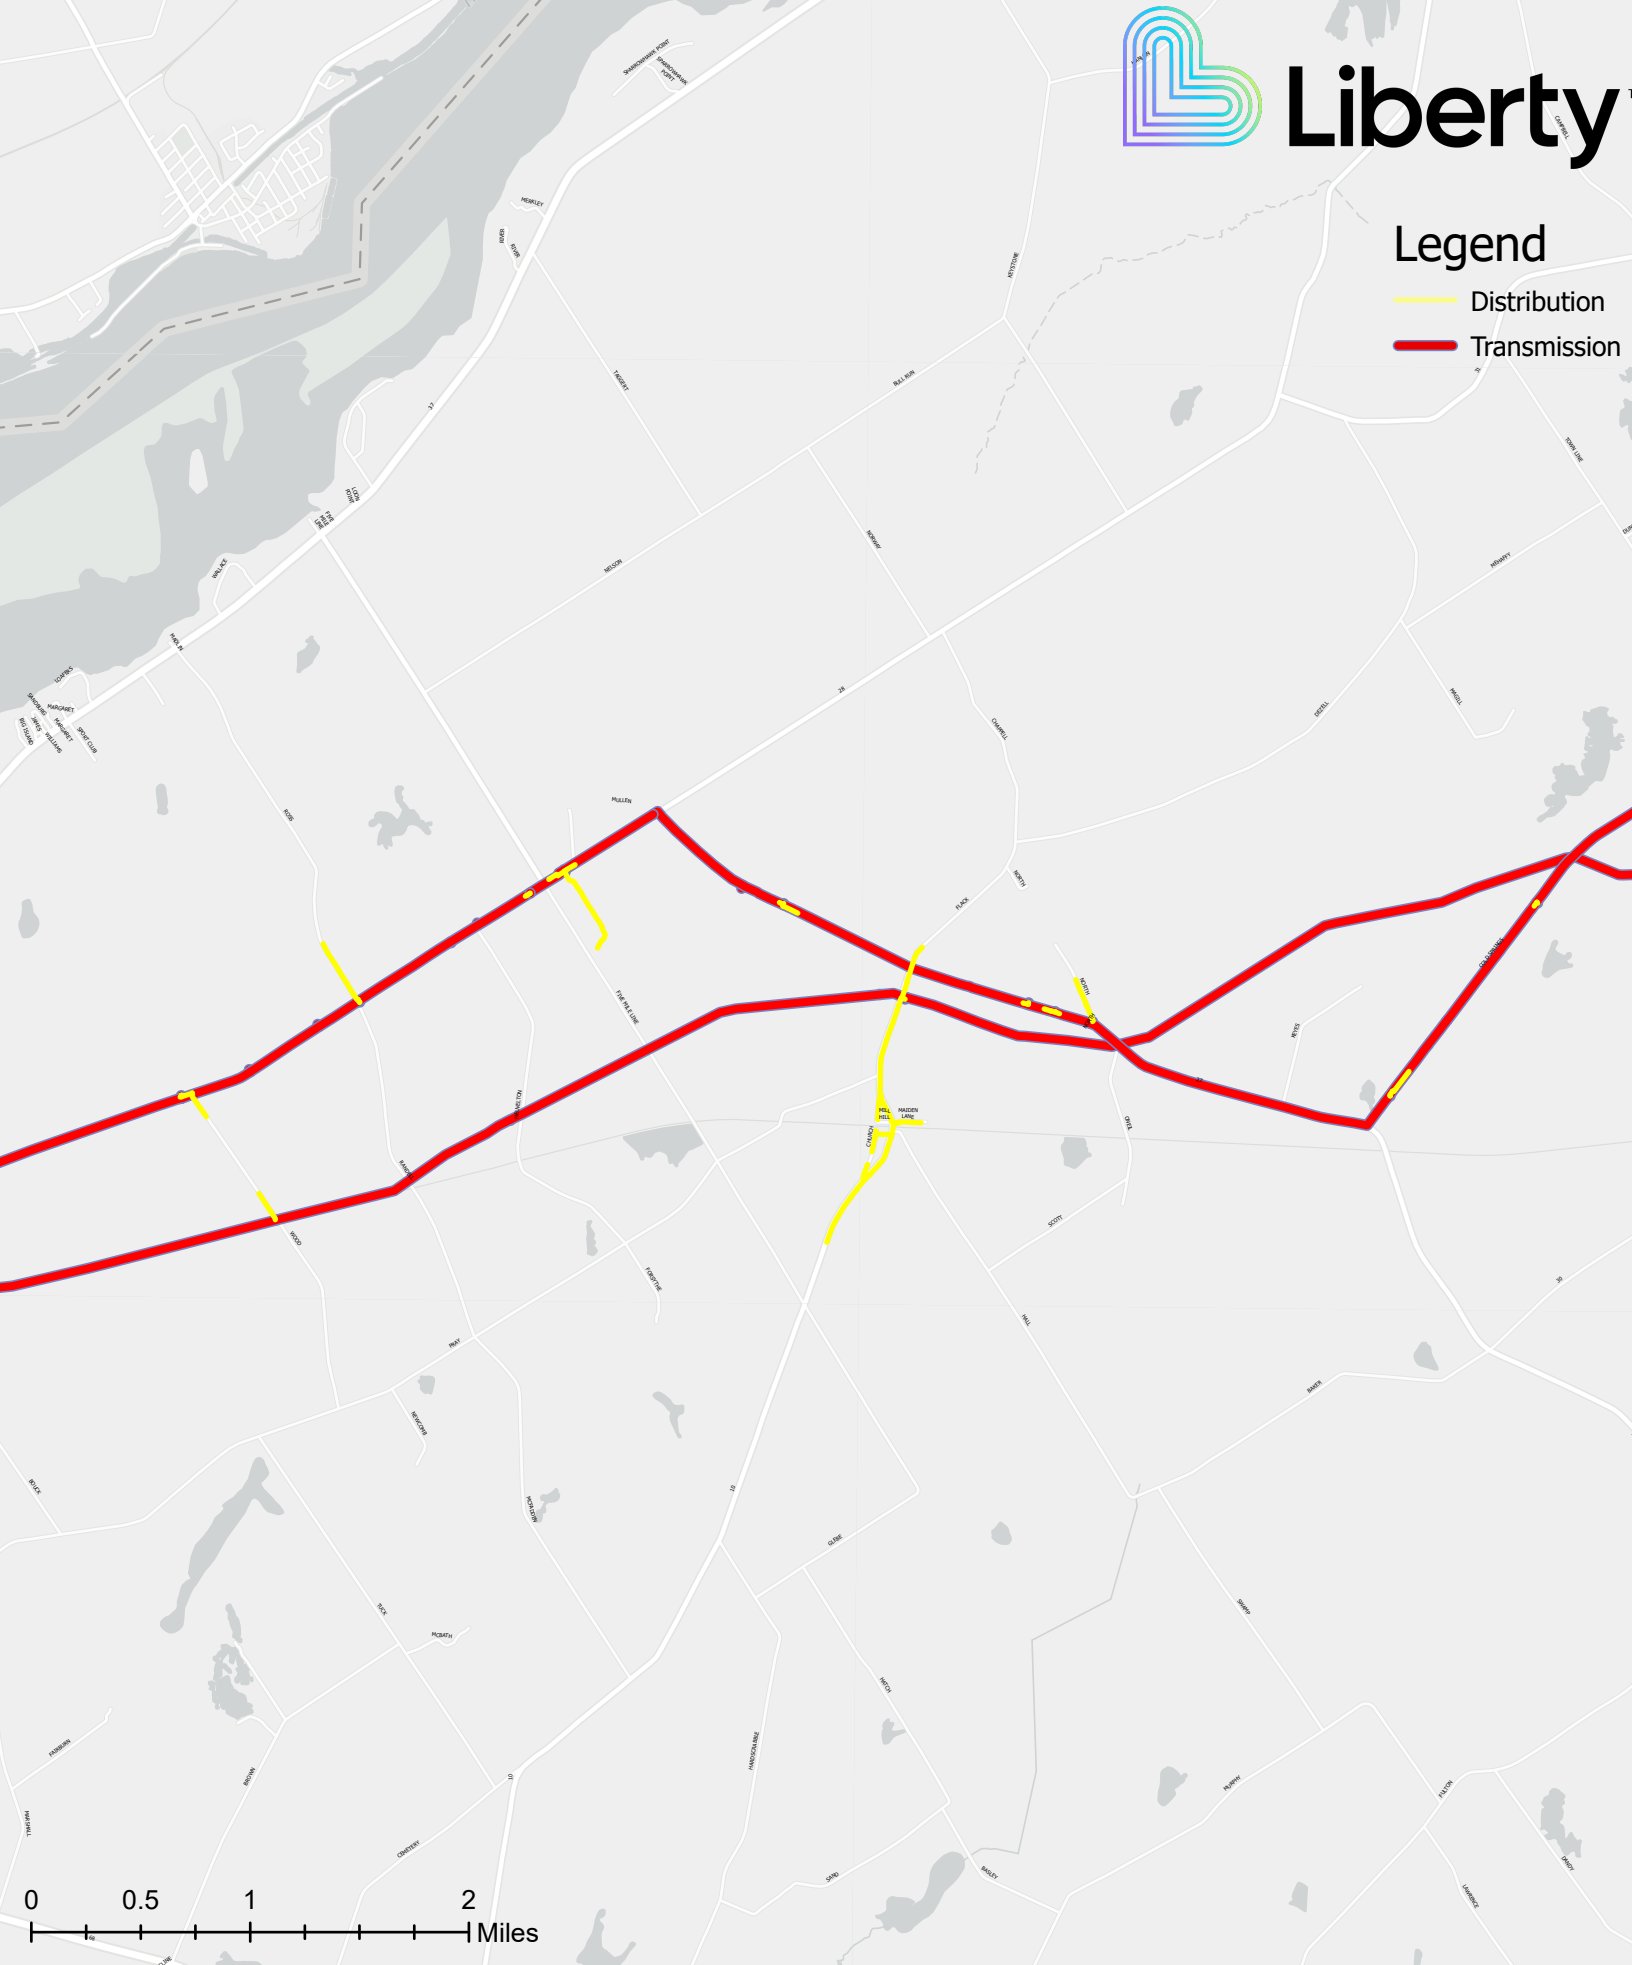

Liberty

Legend

- Distribution
- Transmission

Lisbon, NY

Map Showing Existing natural Gas transmission & Distribution Main Line
 This map should be viewed for illustrative purposes only
 Data reflected hereon contains no guarantee of accuracy